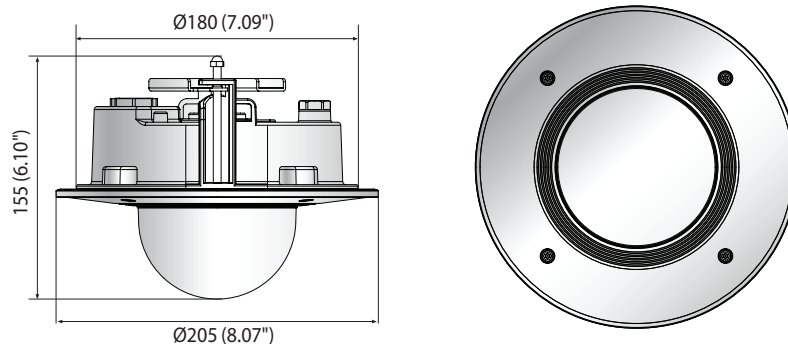

Dimensions

Unit : mm (inch)